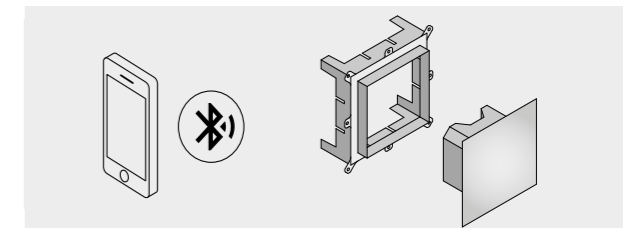

ESS - Effe Sound System

Kit with colour therapy, white light and Bluetooth speakers

Light fixture dimensions: cm 20 x 20 x 2
Mounting box dimensions: cm 20,5 x 20,5 x 10,6 h
with Schlüter waterproofing mat
IP X5 class - Built-in loudspeakers, each 2W - 8 Ohm
[More information](#)

Counterbox	CH 90 00 0174

ESS kit with ceiling light fitting	HA 70 10 0008

Total Price