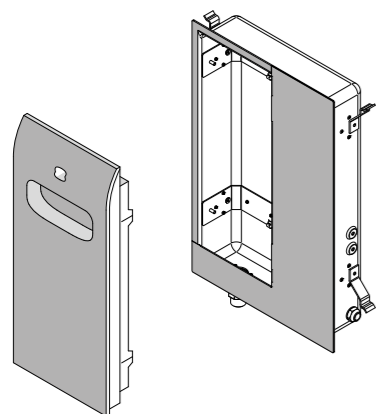

- ① Water inlet: set up the piping mounted flush with the casing with a 1/2" female thread. Hook up only cold water (max 25°C). Inlet water pressure must not exceed 8 bar (800 kPa). For best operation, water pressure should be max. 1.5 ÷ 2 bar (150 ÷ 200 kPa).

- ③ Sheath Ø 25 for the electric power supply: set up a power cable of suitable cross-section.

- ④ Sheath Ø 25 for connecting the options.

## DIMENSIONS

cm 25 x 3,7 x 57 h